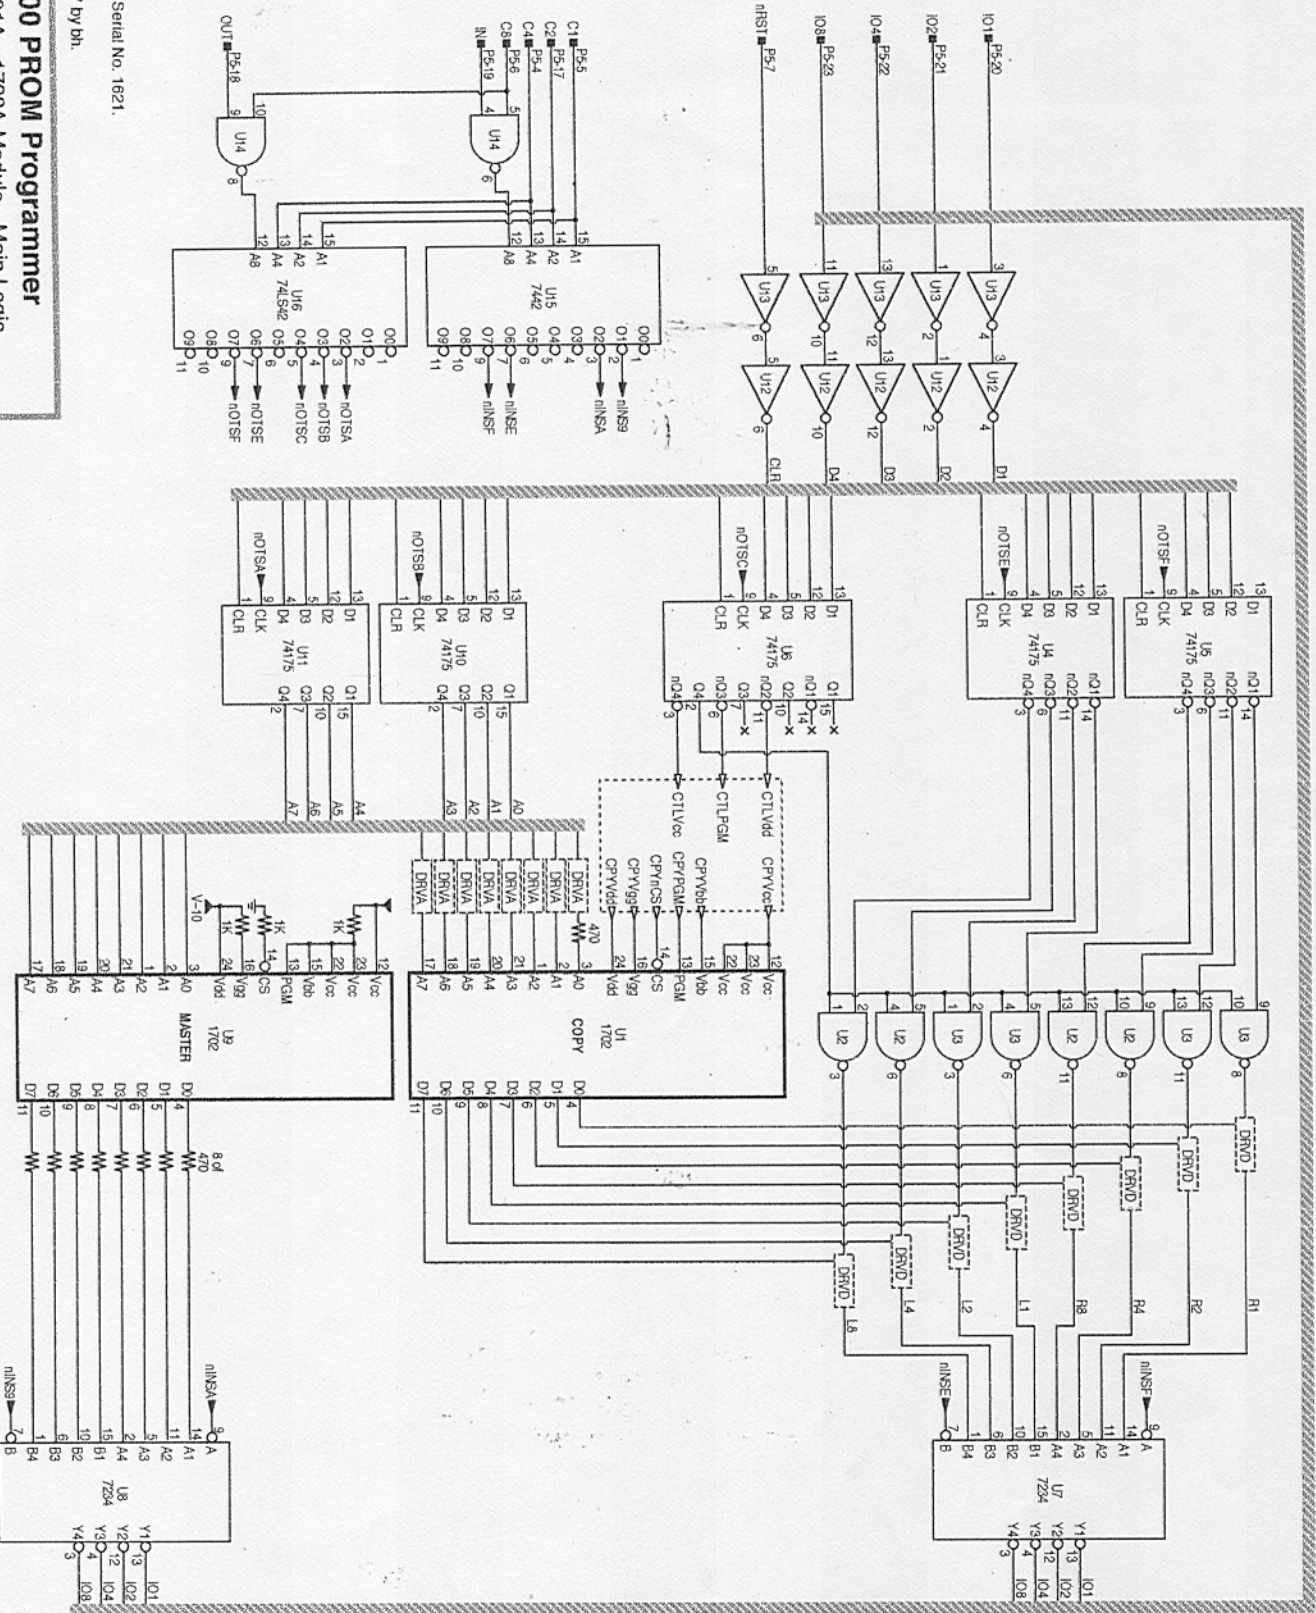

• Based on unit with Serial No. 1821.
• Drawn 2006 Oct 27 by bh.

M900 PROM Programmer